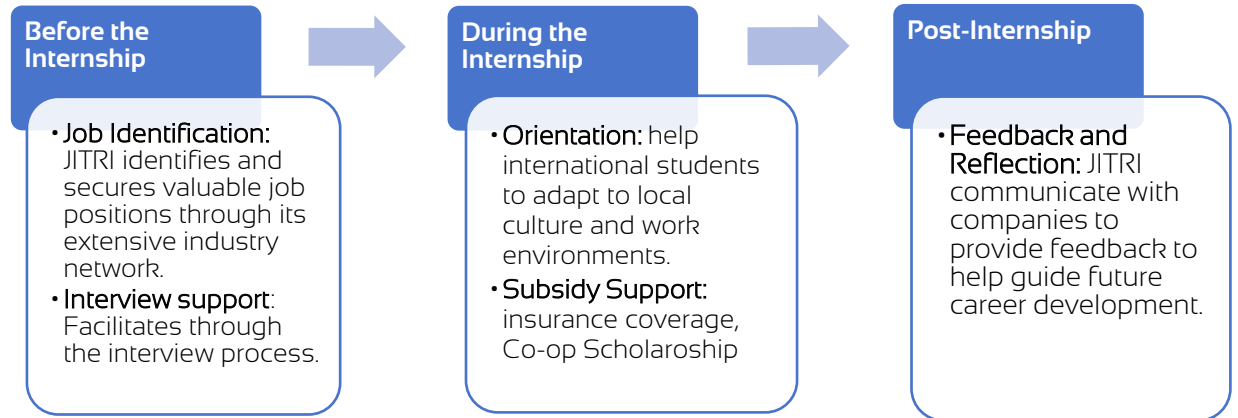

Full-cycle Comprehensive Support from JITRI

镇文静 (Wenjing Zhen)
江苏省产业技术研究院 (Jiangsu Industrial Technology Research Institute)
集萃CO-OP教育专项部 (JITRI CO-OP Education Division)
联系电话 (Phone): +86 13770312087
电子邮箱 (e-mail) zhenwj@jitri.cn